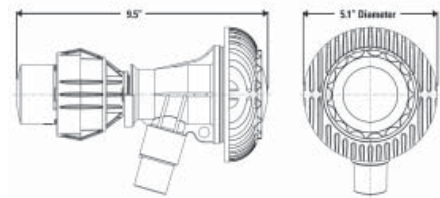

Optional pressure cleaner adapter