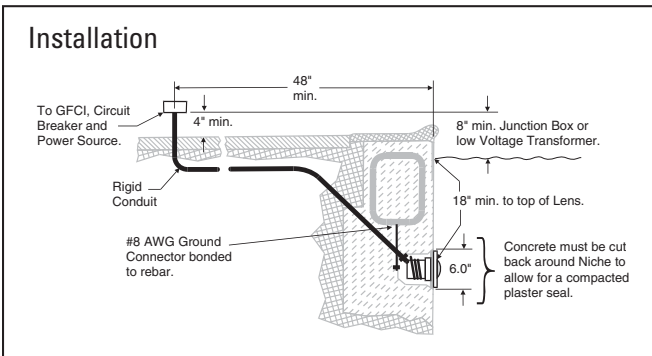

Item Number	Description
600110	120 Volt, 30 Ft White LED
600111	120 Volt, 50 Ft White LED
600112	120 Volt, 100 Ft White LED
600113	120 Volt, 150 Ft White LED
600114	12 Volt, 30 Ft White LED
600115	12 Volt, 50 Ft White LED
600116	12 Volt, 100 Ft White LED