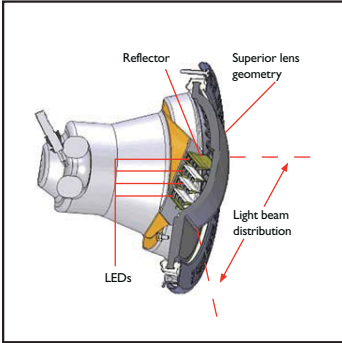

IntelliBrite® White LED

by Pentair Water Commercial Pool and Aquatics™

Drawing shows unique lens and reflector designs which combine to provide superior light beam distribution.

Installation requires meeting electrical requirements and standard local codes.

An Eco Select™ Choice

LED (Light Emitting Diode) pool and spa lights are the most energy efficient pool and spa lighting option available. That's why IntelliBrite® White lights are the Eco Select choice.

The Eco Select brand identifies our "greenest" and most efficient equipment choices. These products save energy, conserve water, eliminate noise, or otherwise contribute to a more environmentally responsible equipment system.

As the global leader in pool and spa equipment manufacturing, we strive to provide greener choices for our customers. We hope you will join us in embracing more eco-friendly pools by choosing Eco Select products for your swimming pool.