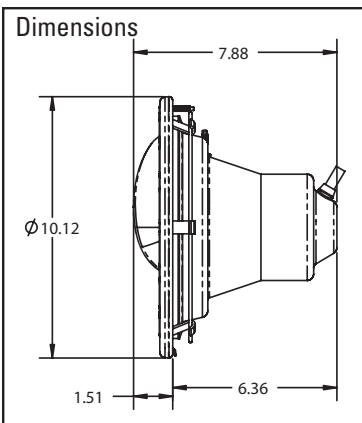

Item Number	Description
600110	120 Volt, 30 Ft White LED
600111	120 Volt, 50 Ft White LED
600112	120 Volt, 100 Ft White LED
600113	120 Volt, 150 Ft White LED
600114	12 Volt, 30 Ft White LED
600115	12 Volt, 50 Ft White LED
600116	12 Volt, 100 Ft White LED