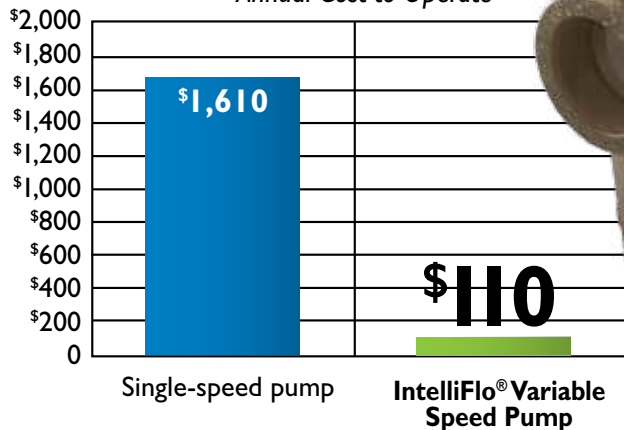

Visit [www.pentairpool.com/pumpcalc](http://www.pentairpool.com/pumpcalc) to see how much you could save by switching to the IntelliFlo Variable Speed pump.

Stop overpaying  
up to **\$1,500\*** in  
pool energy costs.

just by changing  
your pool pump!

**Pool Pump Comparison:**  
Annual Cost to Operate

IntelliFlo® pumps have saved more money for pool owners than all other variable speed pumps combined. Now, the new IntelliFlo® Variable Speed pump offers you all these advantages: