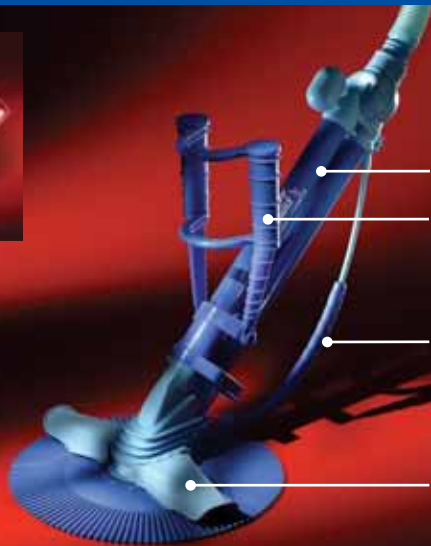

- Turbo-action swivel design and automatic regulator valve deliver optimum water flow for maximum cleaning power.
- Engineered to provide optimum cleaning performance from the water line to the pool bottom.
- Works without a booster pump and attaches without tools to pool skimmer or vacuum line fitting—more economical to purchase and operate than pressure-side cleaners.
- Automatic valve regulates water flow to set the ideal travel speed for more thorough cleaning.
- Original “single moving part” design for years of dependable service—no wheels or gears to replace.

Nothing escapes the Kreepy Krauly Classic. (Shown here with Universal Seal for all pool surfaces, and at top with Starfish Seal for hard to clean concrete/gunite pools with intricate shapes and/or tight corners.)

The brand of choice for more than **3 million** pool owners worldwide.

Classic™ Inground Pool Cleaner

Automatic Regulator Valve.
Sets ideal travel speed for more thorough cleaning

Flapper. The only operational part is housed inside the unit. Responsible for dividing water flow to help propel the Classic

Drive Tubes. Where water flow is directed to generate kinetic energy for mobility

Dive Float. Part of the directional guidance system that helps the Classic consistently climb pool walls

Roller Strap. Protects the unit, allows the Classic freedom of movement around steps and ladders