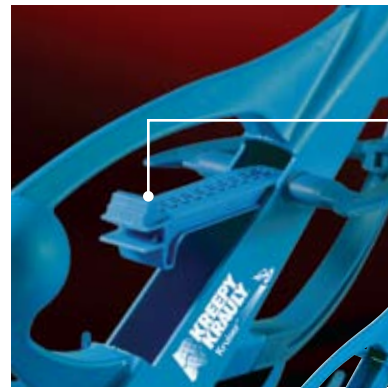

Flapper—the only moving part in Kruiser's simple and dependable propulsion system—and only 8 parts in total.